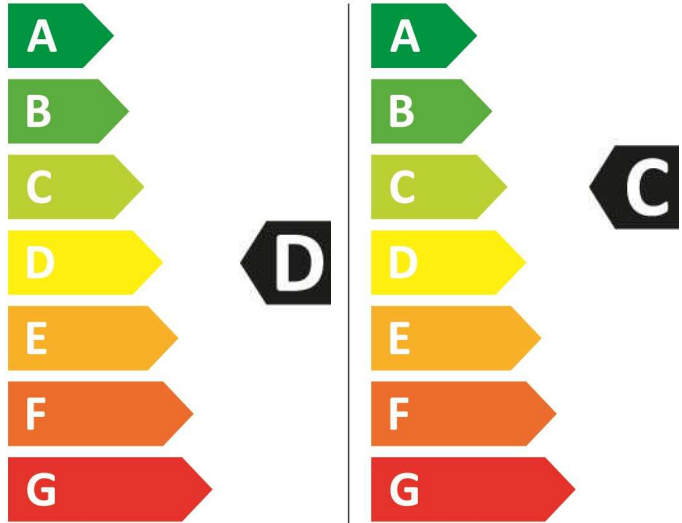

ENERG

LEISURE

PCKL 916 MG 7175781400

306 kWh/100

68 kWh/100

6,0 kg 10,0 kg

53 L 47 L

9:30 3:58